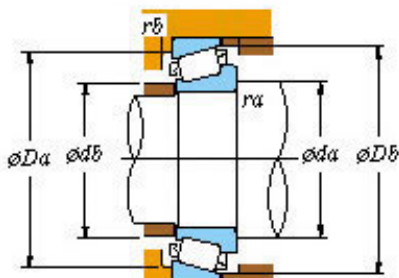

# BEARING DRIVESHAFT, INC.

■ Mounting dimensions

Lm11949/10 Bearing 2D drawings and 3D CAD models

Koyo Roller Bearing Lm11949/10 Lm11749/10  
 L44649/10 11749/10 11949/10 44649/10 69349/10  
 12649/10 L68149/10 Koyo Wheel Bearing for KIA  
 Pride

Bearing No. Lm11949/10

Bearing No.	LM11949/10
d	19.05
D	45.237
T	15.494
B	16.637
r(min)	1.2
r1(min)	1.2
Cr	36.8
C0r	30.1
Cu	4.25
Grease lub.	9400
Oil lub.	13000
C	12.065
a	10.0 mm
da	25.0
db	23.5
Da	39.5
Db	41.5
ra(max)	1.2
rb(max)	1.2
e	0.30
Y1	2.00
Y0	1.10
(Refer.)Mass(kg)	0.124