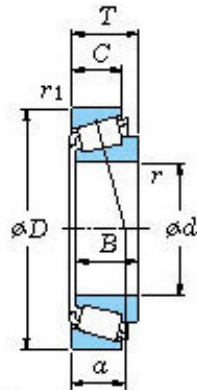

# BEARING DRIVESHAFT, INC.

■ Mounting dimensions

Lm11949/10 Bearing 2D drawings and 3D CAD models

Koyo Roller Bearing Lm11949/10 Lm11749/10  
 L44649/10 11749/10 11949/10 44649/10 69349/10  
 12649/10 L68149/10 Koyo Wheel Bearing for KIA  
 Pride

Bearing No. Lm11949/10

Bearing No.	LM11949/10
d	19.05
D	45.237
T	15.494
B	16.637
r(min)	1.2
r1(min)	1.2
Cr	36.8
C0r	30.1
Cu	4.25
Grease lub.	9400
Oil lub.	13000
C	12.065
a	10.0 mm
da	25.0
db	23.5
Da	39.5
Db	41.5
ra(max)	1.2
rb(max)	1.2
e	0.30
Y1	2.00
Y0	1.10
(Refer.)Mass(kg)	0.124