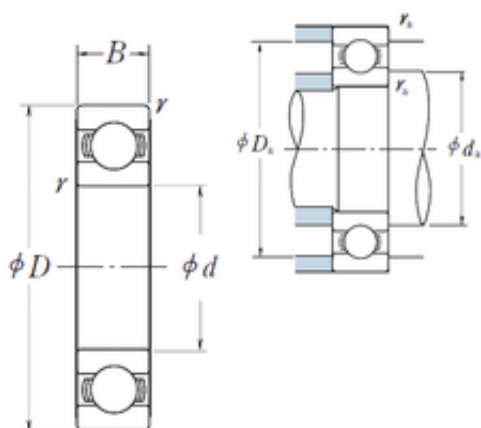

BEARING DRIVESHAFT, INC.

80 mm x 140 mm x 26 mm 6320-M-J20AA-C3
Insulated Bearing 100x215x47mm

Bearing No. 6216

6216 Bearing 2D drawings and 3D CAD models

Size	80x140x26 mm
Bore Diameter	80 mm
Outer Diameter	140 mm
Width	26 mm
d	80 mm
D	140 mm
B	26 mm
C	26 mm
r min.	2 mm
da min.	89 mm
da max	95,5 mm
Da max.	131 mm
ra max.	2 mm
Weight	1,42 Kg
Basic dynamic load rating (C)	72,5 kN
Basic static load rating (C0)	53 kN
(Grease) Lubrication Speed	4 500 r/min
(Oil) Lubrication Speed	5 300 r/min
Category	Single Row Ball Bearings
Inventory	0.0
Manufacturer Name	NSK
Minimum Buy Quantity	N/A
Weight / Kilogram	0.38
EAN	0029176015533
Product Group	B00308

BEARING DRIVESHAFT,INC.

Enclosure	Open
Precision Class	ABEC 1 ISO P0
Maximum Capacity / Filling Slot	No
Rolling Element	Ball Bearing
Snap Ring	No
Internal Special Features	No
Cage Material	Steel
Internal Clearance	C0-Medium
Inch - Metric	Metric
Long Description	80MM Bore; 140MM Outside Diameter; 26MM Outer Race Diameter; Open; Ball Bearing; ABEC 1 ISO P0; No Filling Slot; No Snap Ring; No Internal Special Features
Category	Single Row Ball Bearing
UNSPSC	31171504
Harmonized Tariff Code	8482.10.50.68
Noun	Bearing
Keyword String	Ball
Manufacturer URL	http://www.nskamericas.com
Manufacturer Item Number	6216
Weight / LBS	1.45
Outer Race Width	1.024 Inch 26 Millimeter
Outside Diameter	5.512 Inch 140 Millimeter
Bore	3.15 Inch 80 Millimeter
bore diameter:	80 mm
dynamic load capacity:	17200 lbs
outside diameter:	140 mm
static load capacity:	11900 lbs
overall width:	26 mm
bearing material:	Steel