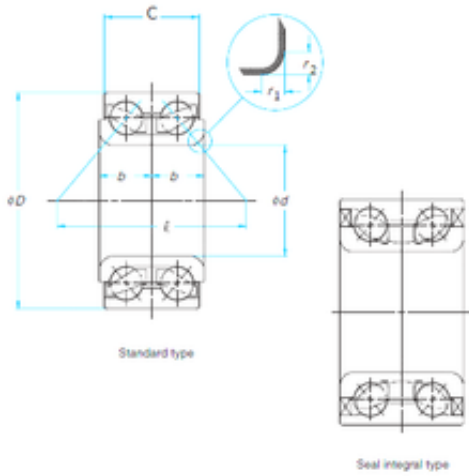

BEARING DRIVESHAFT, INC.

43 mm x 79 mm x 41 mm MZ240 Bearing

Bearing No. 510030

Size	43x79x41 mm
Bore Diameter	43 mm
Outer Diameter	79 mm
Width	41 mm
d	43 mm
D	79 mm
B	41 mm
C	38 mm

510030 Bearing 2D drawings and 3D CAD models